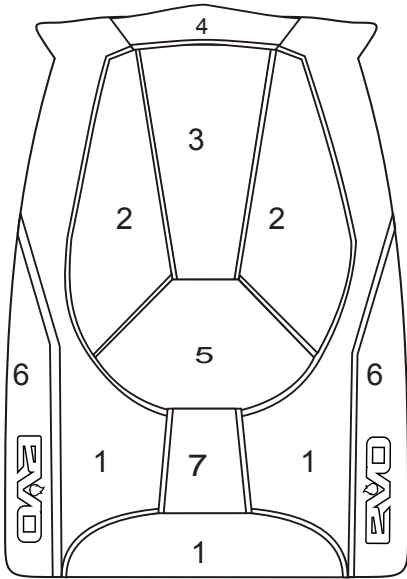

Container Colors *

1 _____
2 _____
3 _____
4 _____
5 _____
6 _____
7 _____

Webbing Color _____

Contrast Stitching
No O Yes O Color _____

Binding Tape Color _____

Legpads _____
Backpad _____
Ringcovers _____

Hardware:
Stainless Steel O Black O

Padding: (Back, Shoulders, Legs, Laterals)
Mesh O No Mesh O Tweave O

Cordura 1000D Container O

* Note : Standard fabric type is Cordura 500D. Some colors are Cordura 1000D

Center flap (5)

Flame (Standard) O
Stripes O
Custom below O

Stripes Colors
A _____
B _____
C _____
D _____
E _____

*** Embroideries must be 300dpi in .ai, eps or .pdf format. Digitizing cost will apply

Embroideries***

Side Walls (6)

Left O O Color _____ Custom O No Logo O
Right _____ O _____ O Color _____ Custom O No Logo O

Reserve Flap (3)

US Flag O O O Color _____ Custom O No Logo O

Yoke (4)

O Color _____ No Logo O

Ringcover Right

O O Color _____ Custom O No Logo O

Flame Centerflap (5)

O O Color _____ Custom O No Logo O

EVO STANDARD Features

Magnetic Riser Covers / Black Hardware / Fully articulated, Freely Bungee / EVO Logos / Deluxe Mesh on Back, Laterals and Leg Pads / 22" inch risers with Velcro-less Toggles & narrow Dive Loops, Collapsible PC with Hackey / Hook Knife / 1pc Legpads / Narrow cheststrap

For Firebird Use

SN _____ Laterals _____ Legpads _____ MLW _____ Container Size _____ Yoke Size _____ PS _____